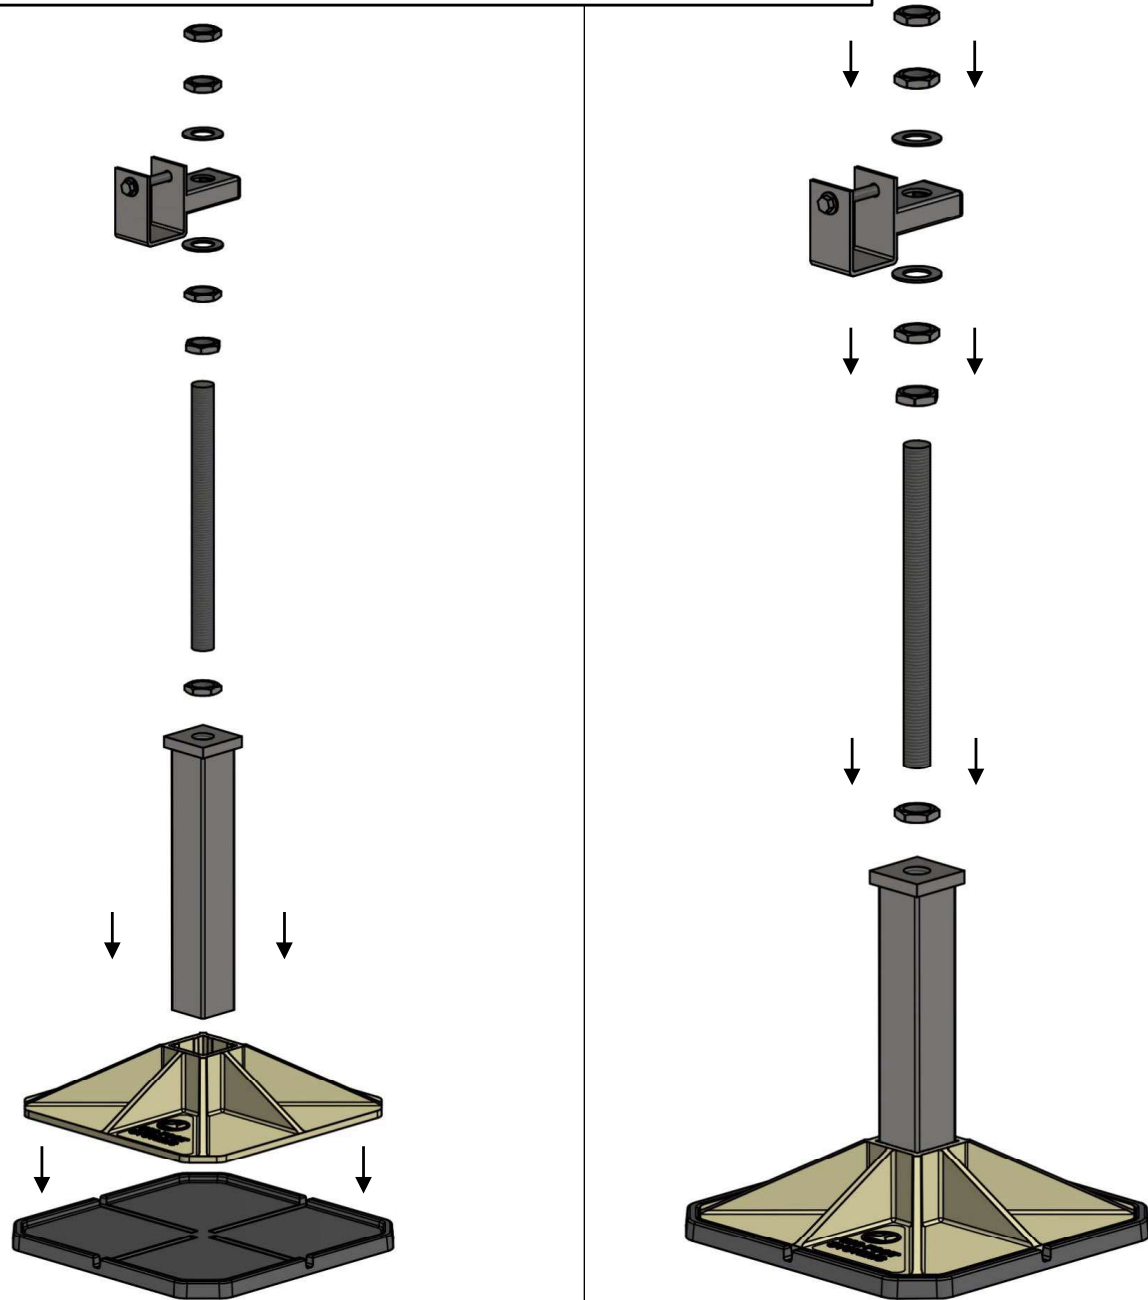

BN6000 – LEG ASSEMBLY INSTALL

TOOLS

- 36mm
- 17mm

LEG ASSEMBLY DOUBLE BRACKET INSTALL

TOOLS

- 36mm
- 17mm

LD / HD FRAME INSTALL

1

2

3

4

5

6

TOOLS

- 36mm
- 17mm