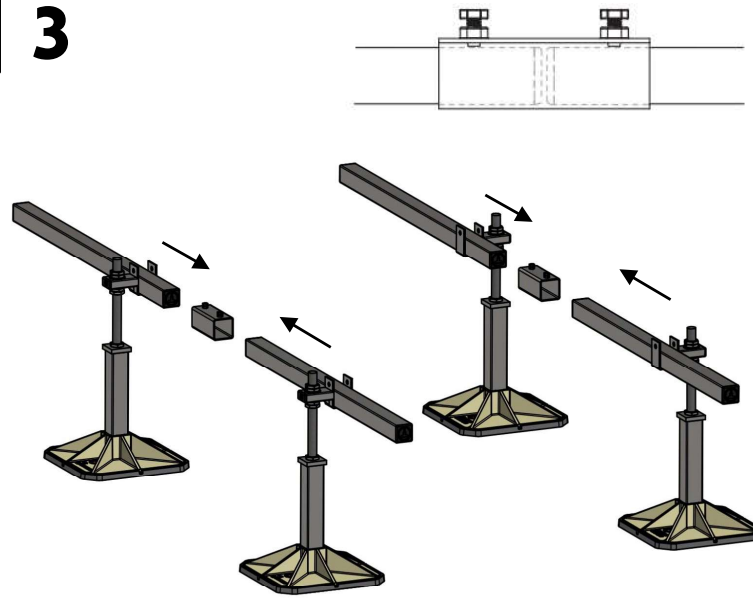

BN6000 – LEG ASSEMBLY INSTALL

TOOLS

- 36mm
- 17mm

LEG ASSEMBLY DOUBLE BRACKET INSTALL

TOOLS

- 36mm
- 17mm

LD / HD FRAME INSTALL

1

2

3

4

5

6

TOOLS

- 36mm
- 17mm