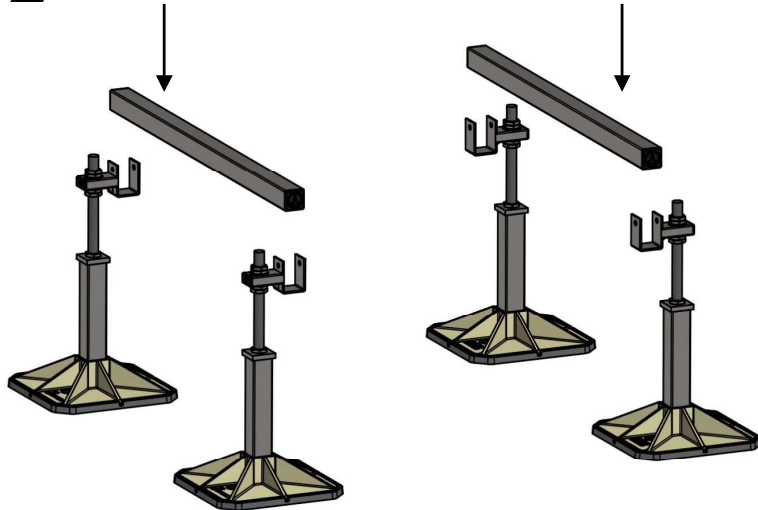

BN6000 – LEG ASSEMBLY INSTALL

TOOLS

- 36mm
- 17mm

LEG ASSEMBLY DOUBLE BRACKET INSTALL

TOOLS

- 36mm
- 17mm

LD / HD FRAME INSTALL

1

2

3

4

5

6

TOOLS

- 36mm
- 17mm