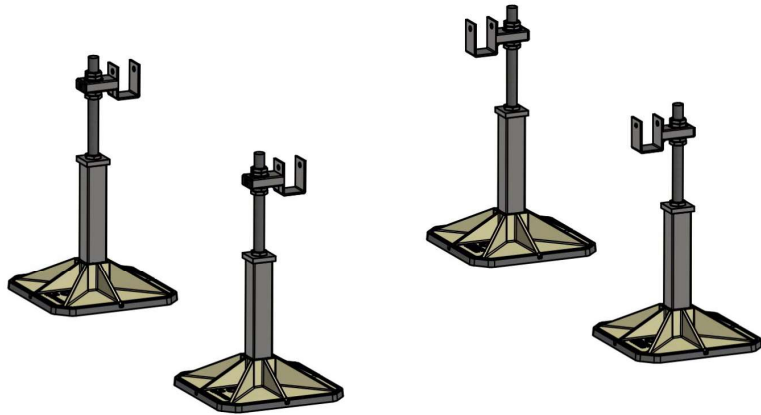

BN6000 – LEG ASSEMBLY INSTALL

TOOLS

- 36mm
- 17mm

LEG ASSEMBLY DOUBLE BRACKET INSTALL

TOOLS

- 36mm
- 17mm

LD / HD FRAME INSTALL

1

2

3

4

5

6

TOOLS

- 36mm
- 17mm