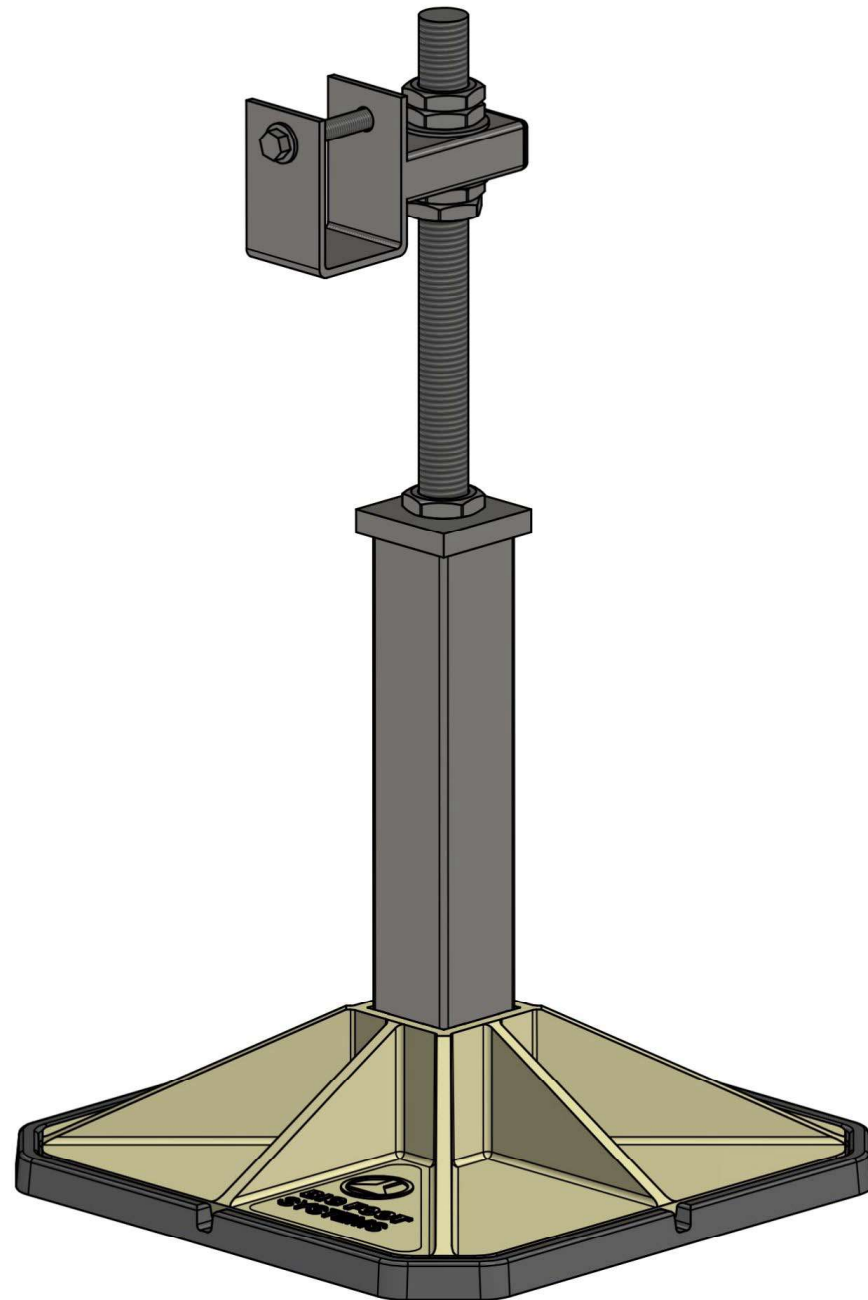

BN6000 – LEG ASSEMBLY INSTALL

TOOLS

- 36mm
- 17mm

LEG ASSEMBLY DOUBLE BRACKET INSTALL

TOOLS

- 36mm
- 17mm

LD / HD FRAME INSTALL

1

2

3

4

5

6

TOOLS

- 36mm
- 17mm