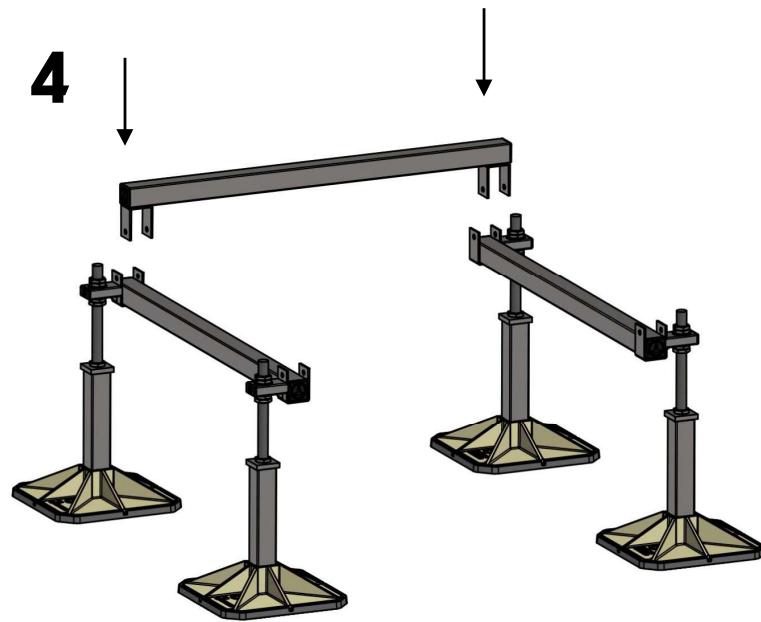

BN6000 – LEG ASSEMBLY INSTALL

TOOLS

- 36mm
- 17mm

LEG ASSEMBLY DOUBLE BRACKET INSTALL

TOOLS

- 36mm
- 17mm

LD / HD FRAME INSTALL

1

2

3

4

5

6

TOOLS

- 36mm
- 17mm