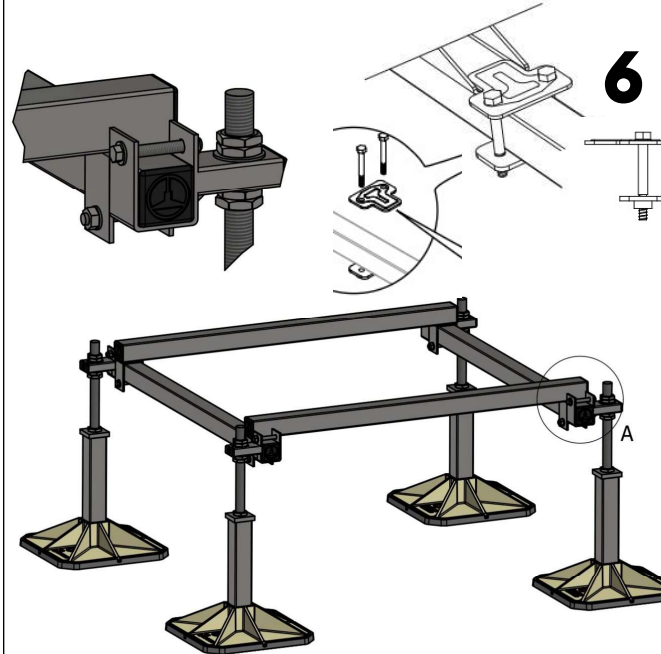

BN6000 – LEG ASSEMBLY INSTALL

TOOLS

- 36mm
- 17mm

LEG ASSEMBLY DOUBLE BRACKET INSTALL

TOOLS

- 36mm
- 17mm

LD / HD FRAME INSTALL

1

2

3

4

5

6

TOOLS

- 36mm
- 17mm