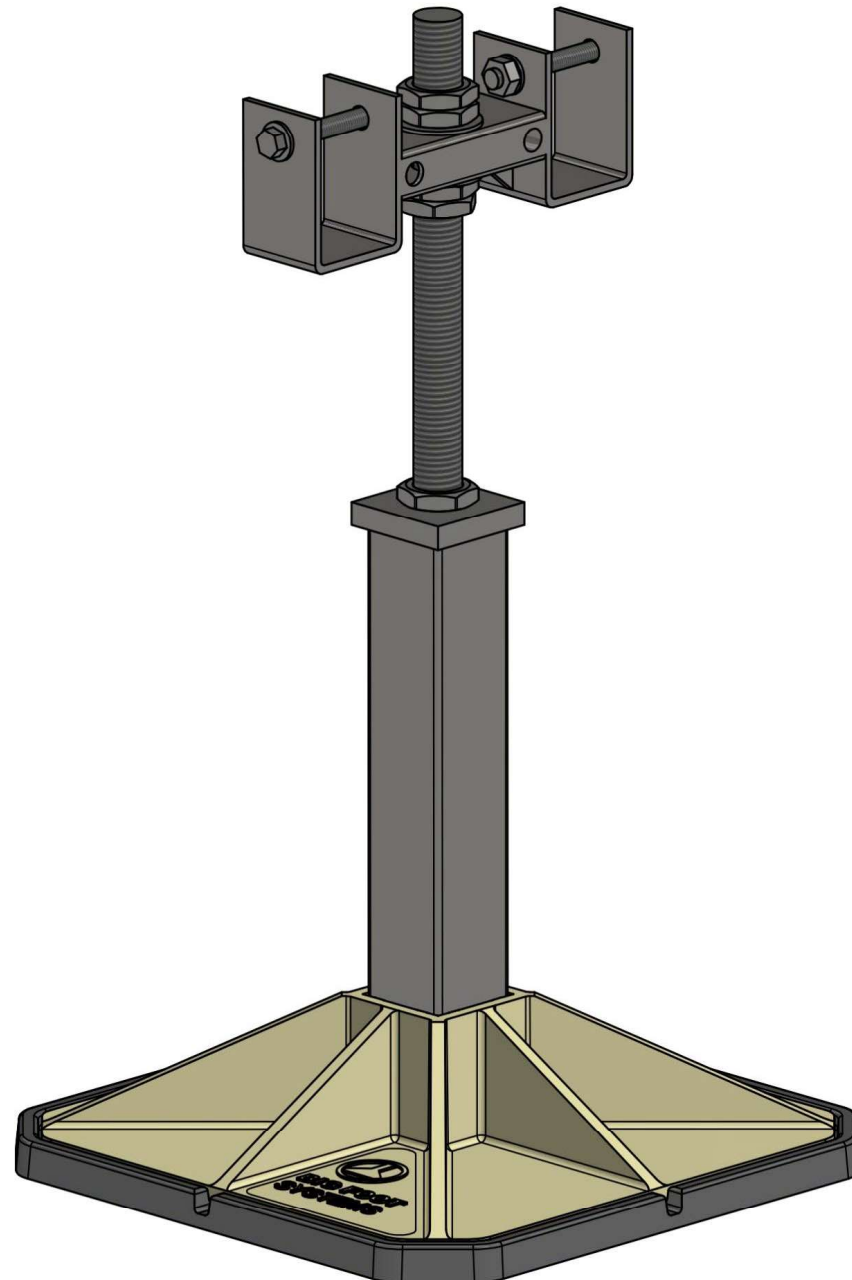

BN6000 – LEG ASSEMBLY INSTALL

TOOLS

- 36mm
- 17mm

LEG ASSEMBLY DOUBLE BRACKET INSTALL

TOOLS

- 36mm
- 17mm

LD / HD FRAME INSTALL

1

2

3

4

5

6

TOOLS

- 36mm
- 17mm