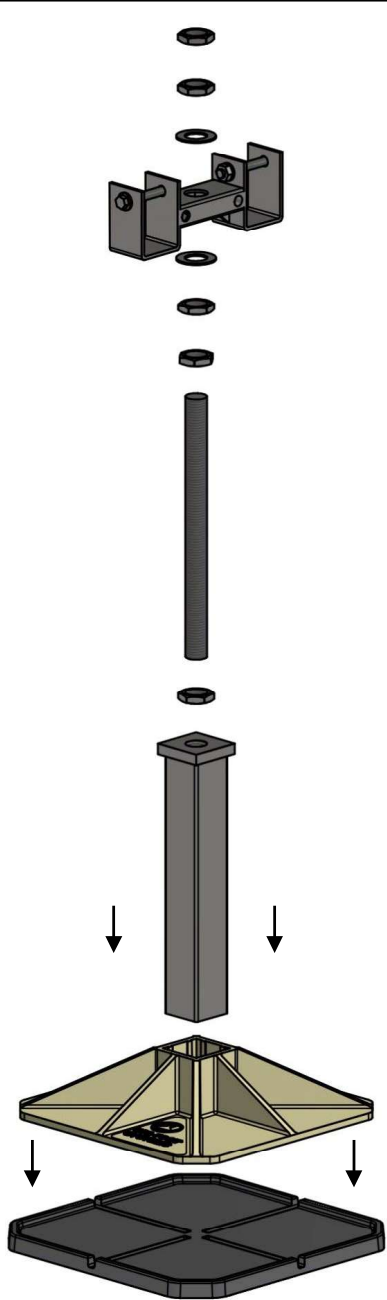

BN6000 – LEG ASSEMBLY INSTALL

TOOLS

- 36mm
- 17mm

LEG ASSEMBLY DOUBLE BRACKET INSTALL

TOOLS

- 36mm
- 17mm

LD / HD FRAME INSTALL

1

2

3

4

5

6

TOOLS

- 36mm
- 17mm