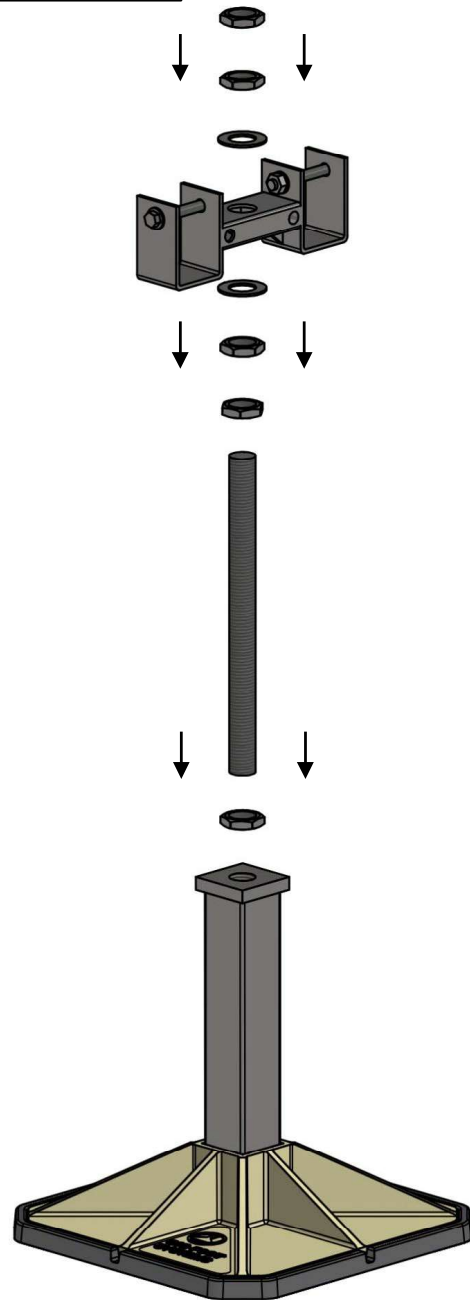

BN6000 – LEG ASSEMBLY INSTALL

TOOLS

- 36mm
- 17mm

LEG ASSEMBLY DOUBLE BRACKET INSTALL

TOOLS

- 36mm
- 17mm

LD / HD FRAME INSTALL

1

2

3

4

5

6

TOOLS

- 36mm
- 17mm